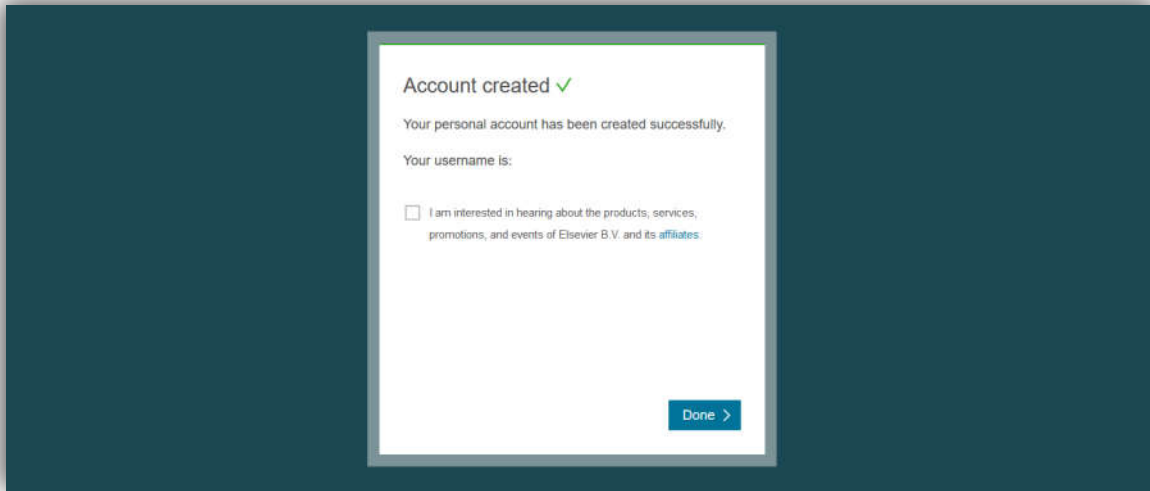

- Shkruajeni emrin, mbiemrin, emailin institucional (@uni-pr.edu) dhe fjalëkalimin. Nëse të dhënat janë të sakta, prekeni **Create**. Do t'ju paraqitet faqja si më poshtë:

Tashmë është krijuar llogaria personale me përkatësinë institucionale të **Universitetit të Prishtinës**.

- Në emailin tuaj do të vijë një porosi nga **ScienceDirect** me të cilën vërtetohet e drejta e qasjes në platformat e kërkimit: ScienceDirect Scopus, Mendeley, Evise, Elsevier Editorial System, SciVal, SciVal Funding, Engineering Village, Geofacets, Embase, ClinicalKey, PharmaPendium, Pathway Studio.